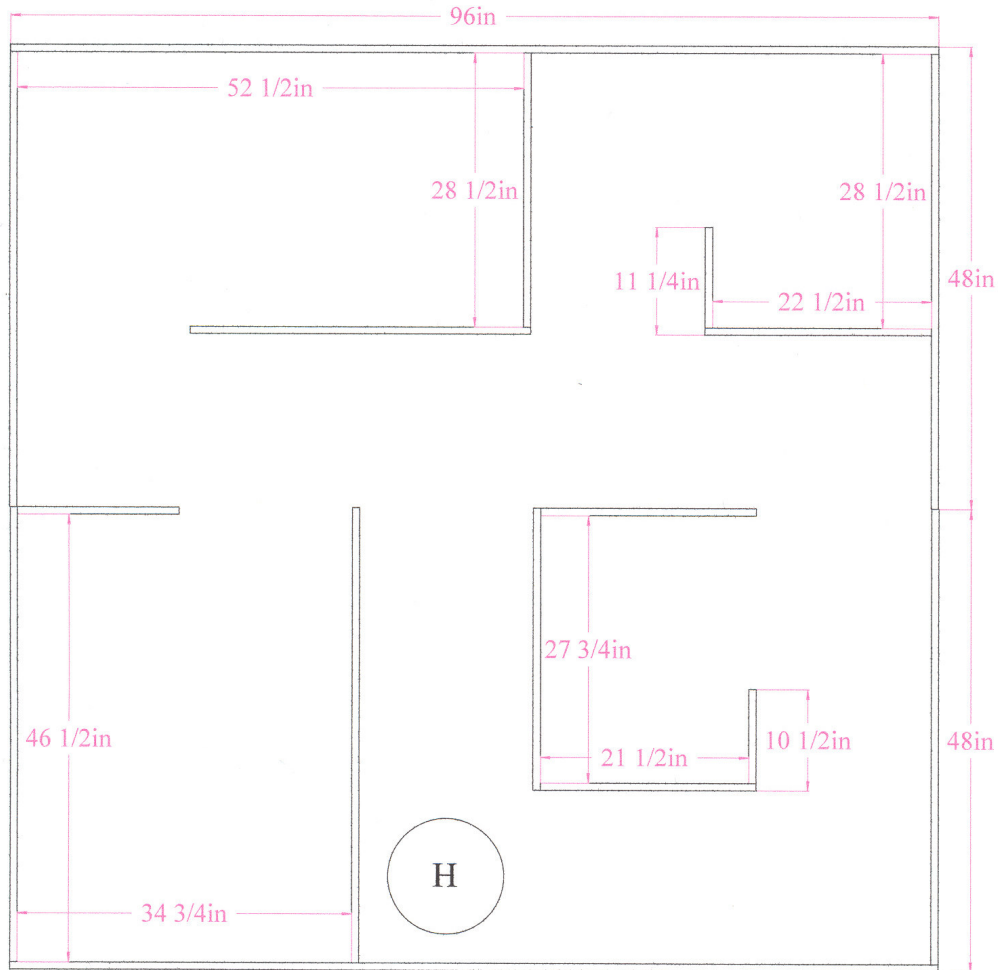

Fire Fighting Arena Inch dimensions

1. All dimensions are approximations and can vary plus or minus 3/4 inch
2. All hallways are 18 inches wide
3. All door openings are 18 inches wide
4. All walls are 12 inches tall
5. All walls are approximately 3/4 inch thick
(1 inch shelving board)