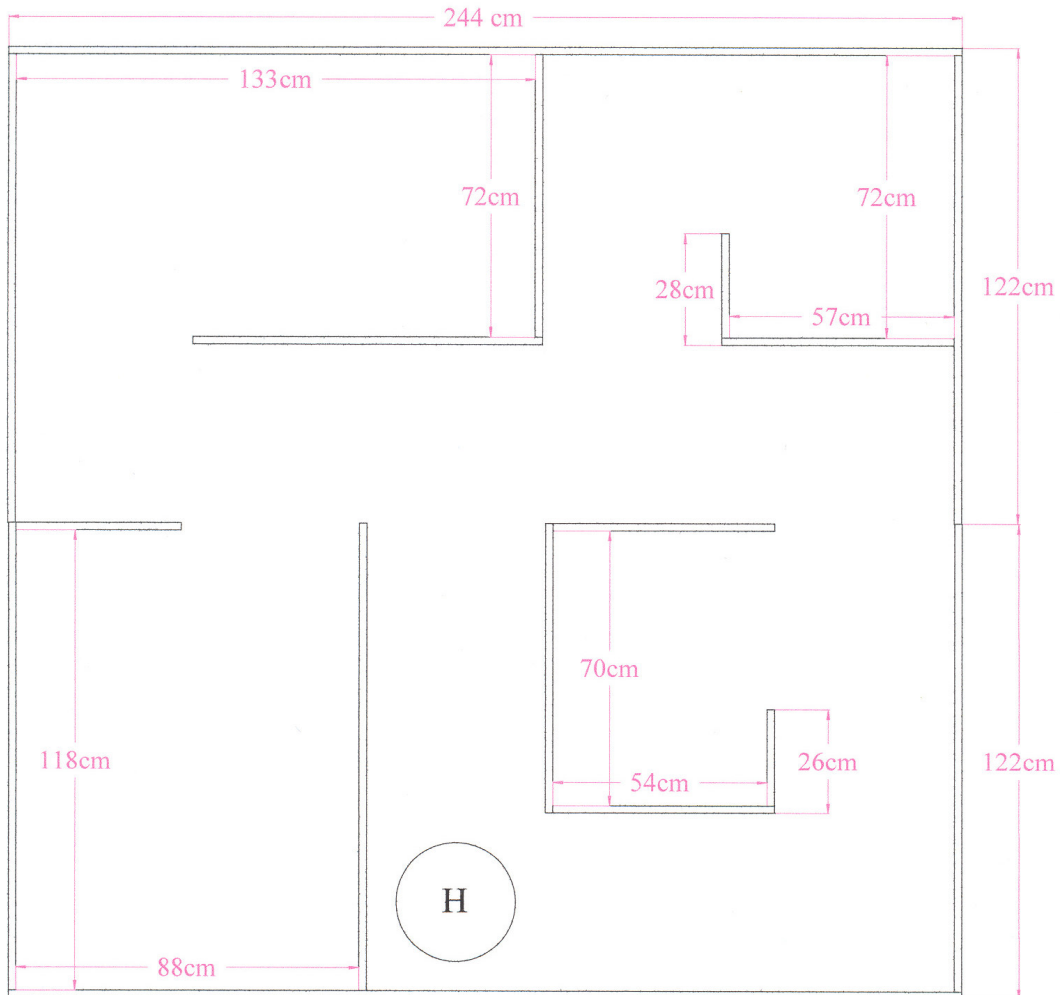

Fire Fighting Arena Metric dimensions

1. All dimensions are approximations and can vary plus or minus 2cm
2. All hallways are 46cm wide
3. All door openings are 46cm wide
4. All walls are 31cm tall
5. All walls are approximately 20mm thick